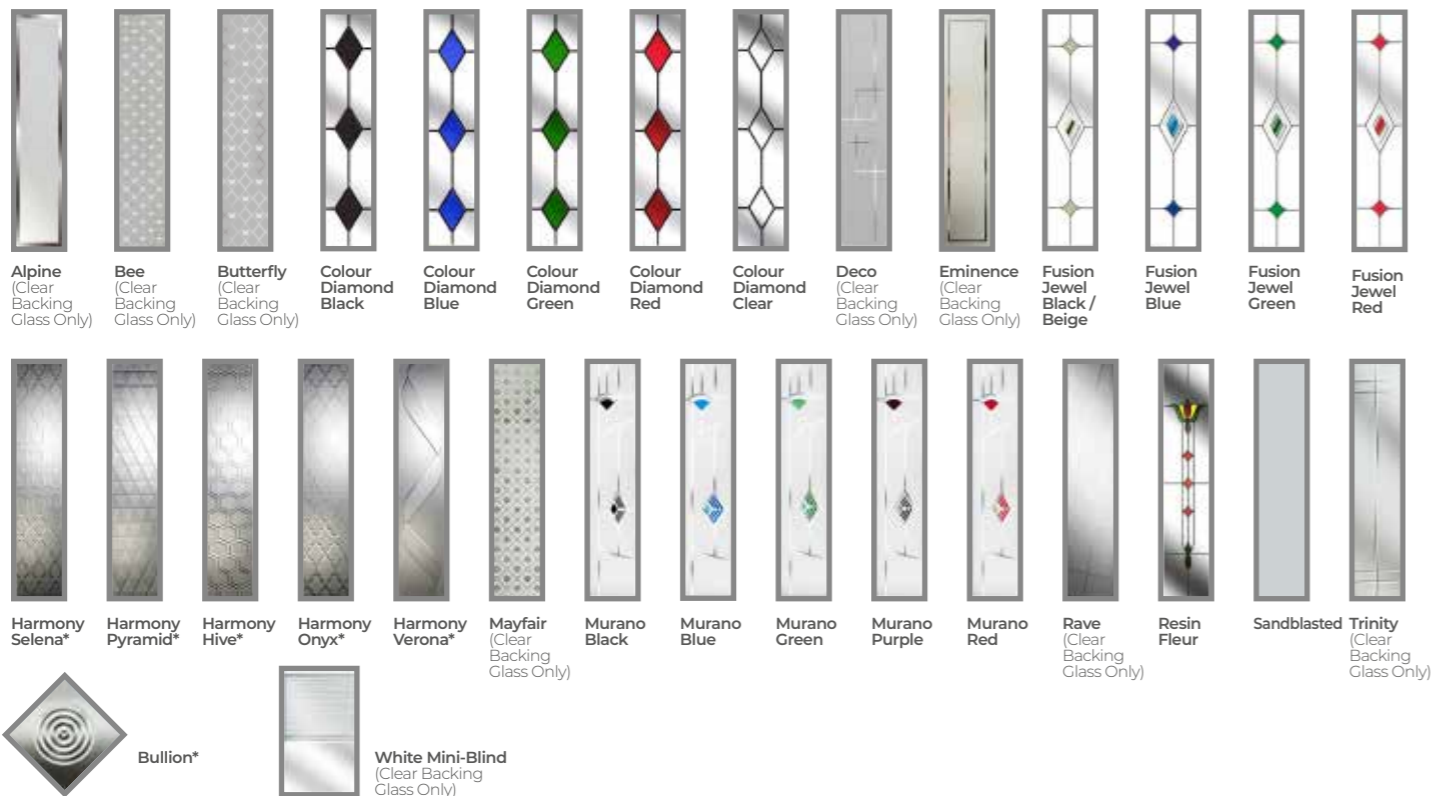

SCAN THIS QR CODE WITH YOUR PHONE'S CAMERA TO SEE THE 3D EFFECT OF THE HARMONY GLASSES.

# GLASS DESIGNS

A fine selection of hand-crafted traditional and contemporary glass styles designed to maximise natural light and provide the ultimate finishing touch to your door.

- ✓ Outstanding style of glazing
- ✓ Triple and double glazed options
- ✓ Designed to maximise natural light
- ✓ Traditional and contemporary choices
- ✓ Easy to clean and maintain

## TRIPLE GLAZED

## DOUBLE GLAZED Requires Backing Glass. \*No backing glass required