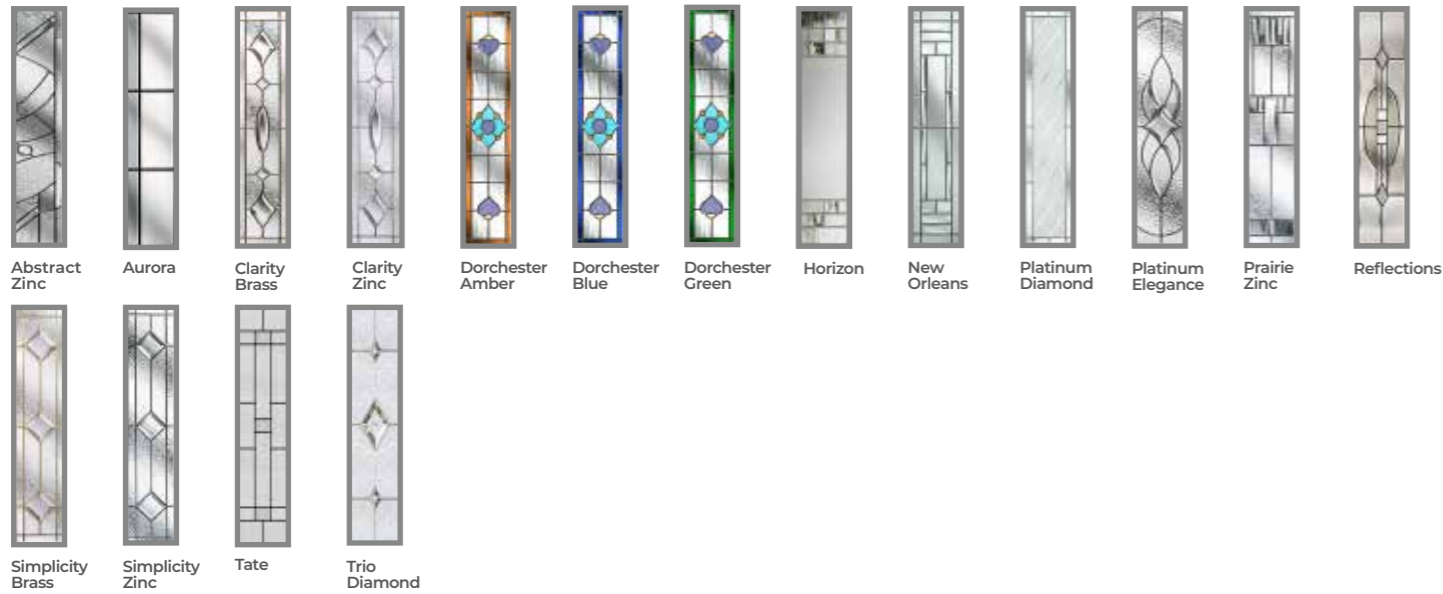

GLASS DESIGNS

A fine selection of hand-crafted traditional and contemporary glass styles designed to maximise natural light and provide the ultimate finishing touch to your door.

- ✓ Outstanding style of glazing
- ✓ Triple and double glazed options
- ✓ Designed to maximise natural light
- ✓ Traditional and contemporary choices
- ✓ Easy to clean and maintain

TRIPLE GLAZED