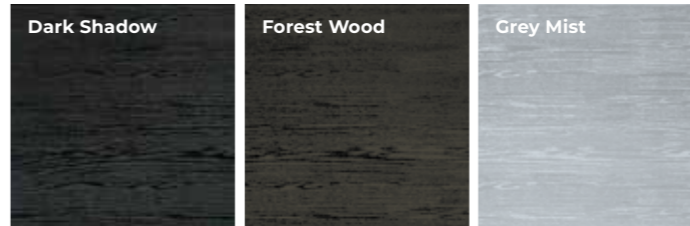

EXCLUSIVE SELECT COLOURS

Colours only available on Select Solid doors.

*Oak and Rosewood are NOT a match to a foiled frame and will be noticeably different.

BUTTERFLY & BEE COLLECTION

Our nature inspired bee and butterfly range of glasses and hardware, will not only make a beautiful entrance for your home, it's sure to make a great first impression and be a talking point for your guests.