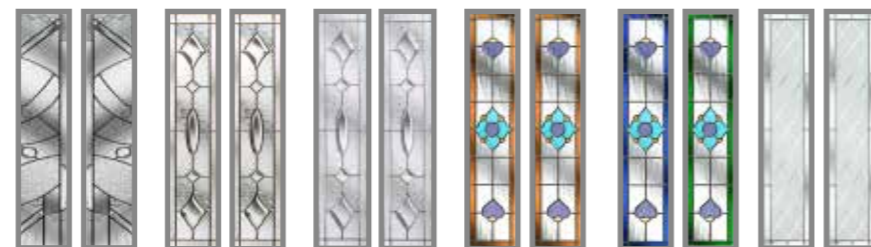

Triple Glazed

Abstract Zinc Clarity Brass Clarity Zinc Dorchester Amber Also available in: Blue and Green Platinum Diamond